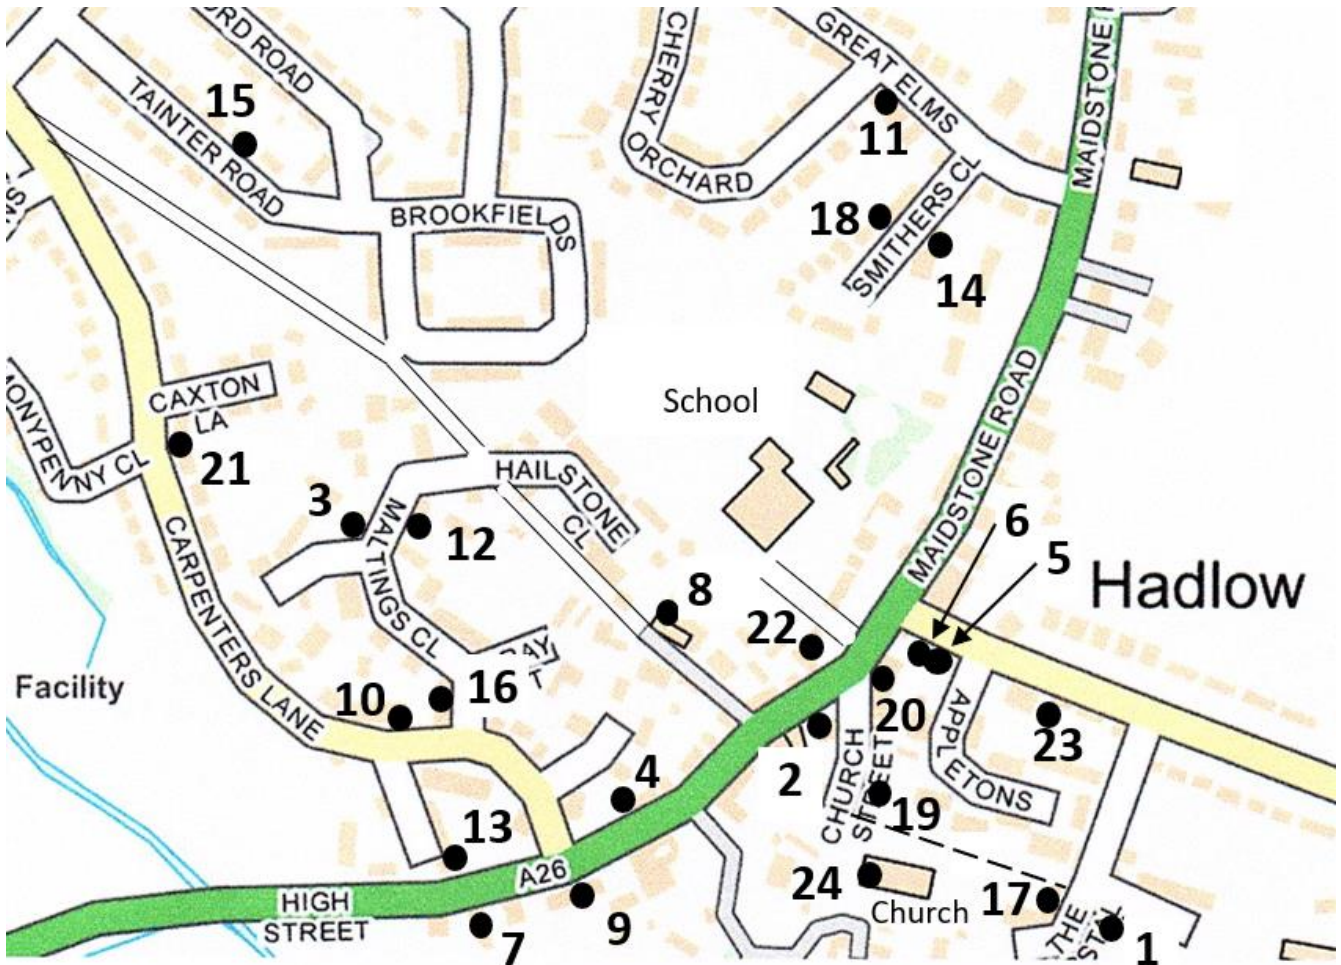

# Hadlow Advent Windows Trail

Locations of Advent Windows and the dates they are revealed

Date	Location	Date	Location
1	14 The Forstal	13	9 The Maltings
2	Hadlow Pharmacy, High Street	14	15 Smithers Close
3	27 Maltings Close	15	25 Tainter Road
4	12 Littlefields, High Street	16	37 Maltings Close
5	Court Cottage, Court Lane	17	32 The Forstal
6	Court Cottage, Court Lane	18	6 Smithers Close
7	ASW, Latters House, High Street	19	Church Place, Church Street
8	Parish Office, Old School Hall	20	Hadlow Bakery, The Square
9	Natal House, High Street	21	38 Carpenters Lane
10	10 Carpenters Lane	22	Walnut Tree Cottage, High Street
11	19 Great Elms	23	Lyndale, Court Lane
12	13 Maltings Close	24	St Mary's Church